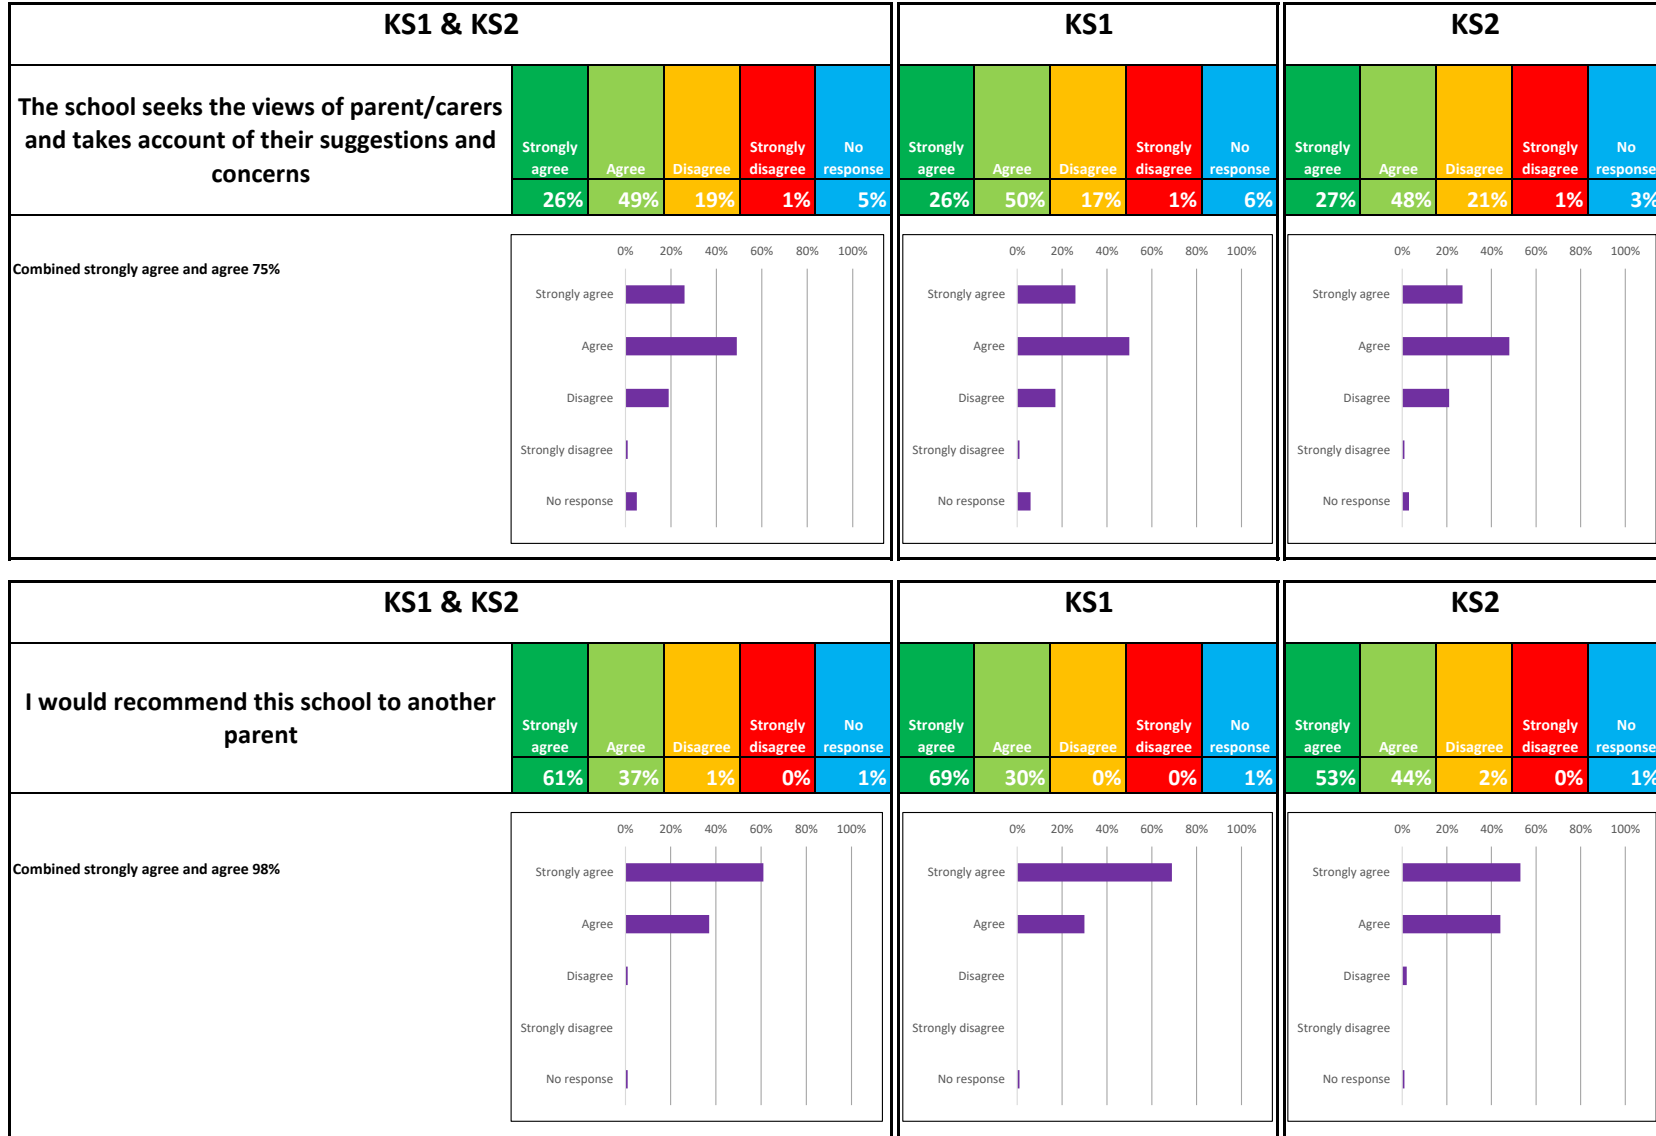

ST PAUL'S CE PRIMARY SCHOOL
PARENT QUESTIONNAIRE RESULTS SNAPSHOT

ST PAUL'S CE PRIMARY SCHOOL
PARENT QUESTIONNAIRE RESULTS SNAPSHOT

ST PAUL'S CE PRIMARY SCHOOL
PARENT QUESTIONNAIRE RESULTS SNAPSHOT

ST PAUL'S CE PRIMARY SCHOOL
PARENT QUESTIONNAIRE RESULTS SNAPSHOT

ST PAUL'S CE PRIMARY SCHOOL
PARENT QUESTIONNAIRE RESULTS SNAPSHOT

ST PAUL'S CE PRIMARY SCHOOL
PARENT QUESTIONNAIRE RESULTS SNAPSHOT

ST PAUL'S CE PRIMARY SCHOOL
PARENT QUESTIONNAIRE RESULTS SNAPSHOT