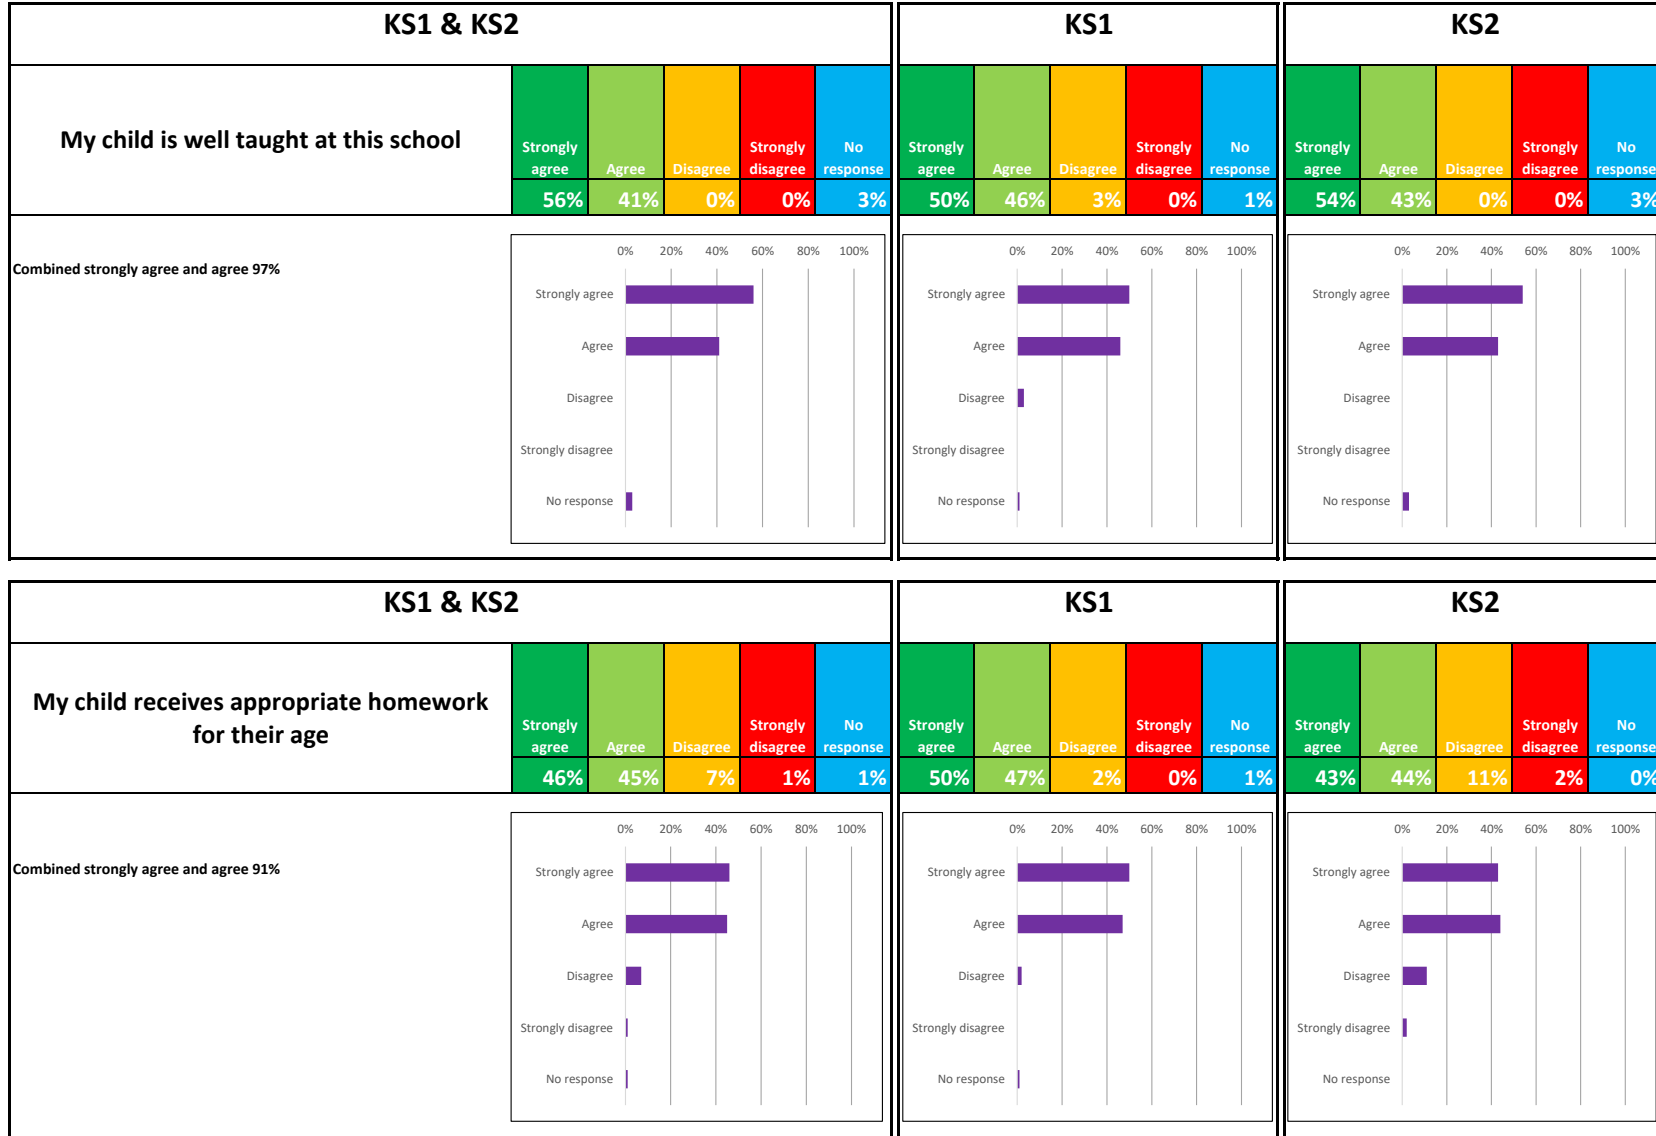

ST PAUL'S CE PRIMARY SCHOOL
PARENT QUESTIONNAIRE RESULTS SNAPSHOT

ST PAUL'S CE PRIMARY SCHOOL
PARENT QUESTIONNAIRE RESULTS SNAPSHOT

ST PAUL'S CE PRIMARY SCHOOL
PARENT QUESTIONNAIRE RESULTS SNAPSHOT

ST PAUL'S CE PRIMARY SCHOOL
PARENT QUESTIONNAIRE RESULTS SNAPSHOT

ST PAUL'S CE PRIMARY SCHOOL
PARENT QUESTIONNAIRE RESULTS SNAPSHOT

ST PAUL'S CE PRIMARY SCHOOL
PARENT QUESTIONNAIRE RESULTS SNAPSHOT

ST PAUL'S CE PRIMARY SCHOOL
PARENT QUESTIONNAIRE RESULTS SNAPSHOT