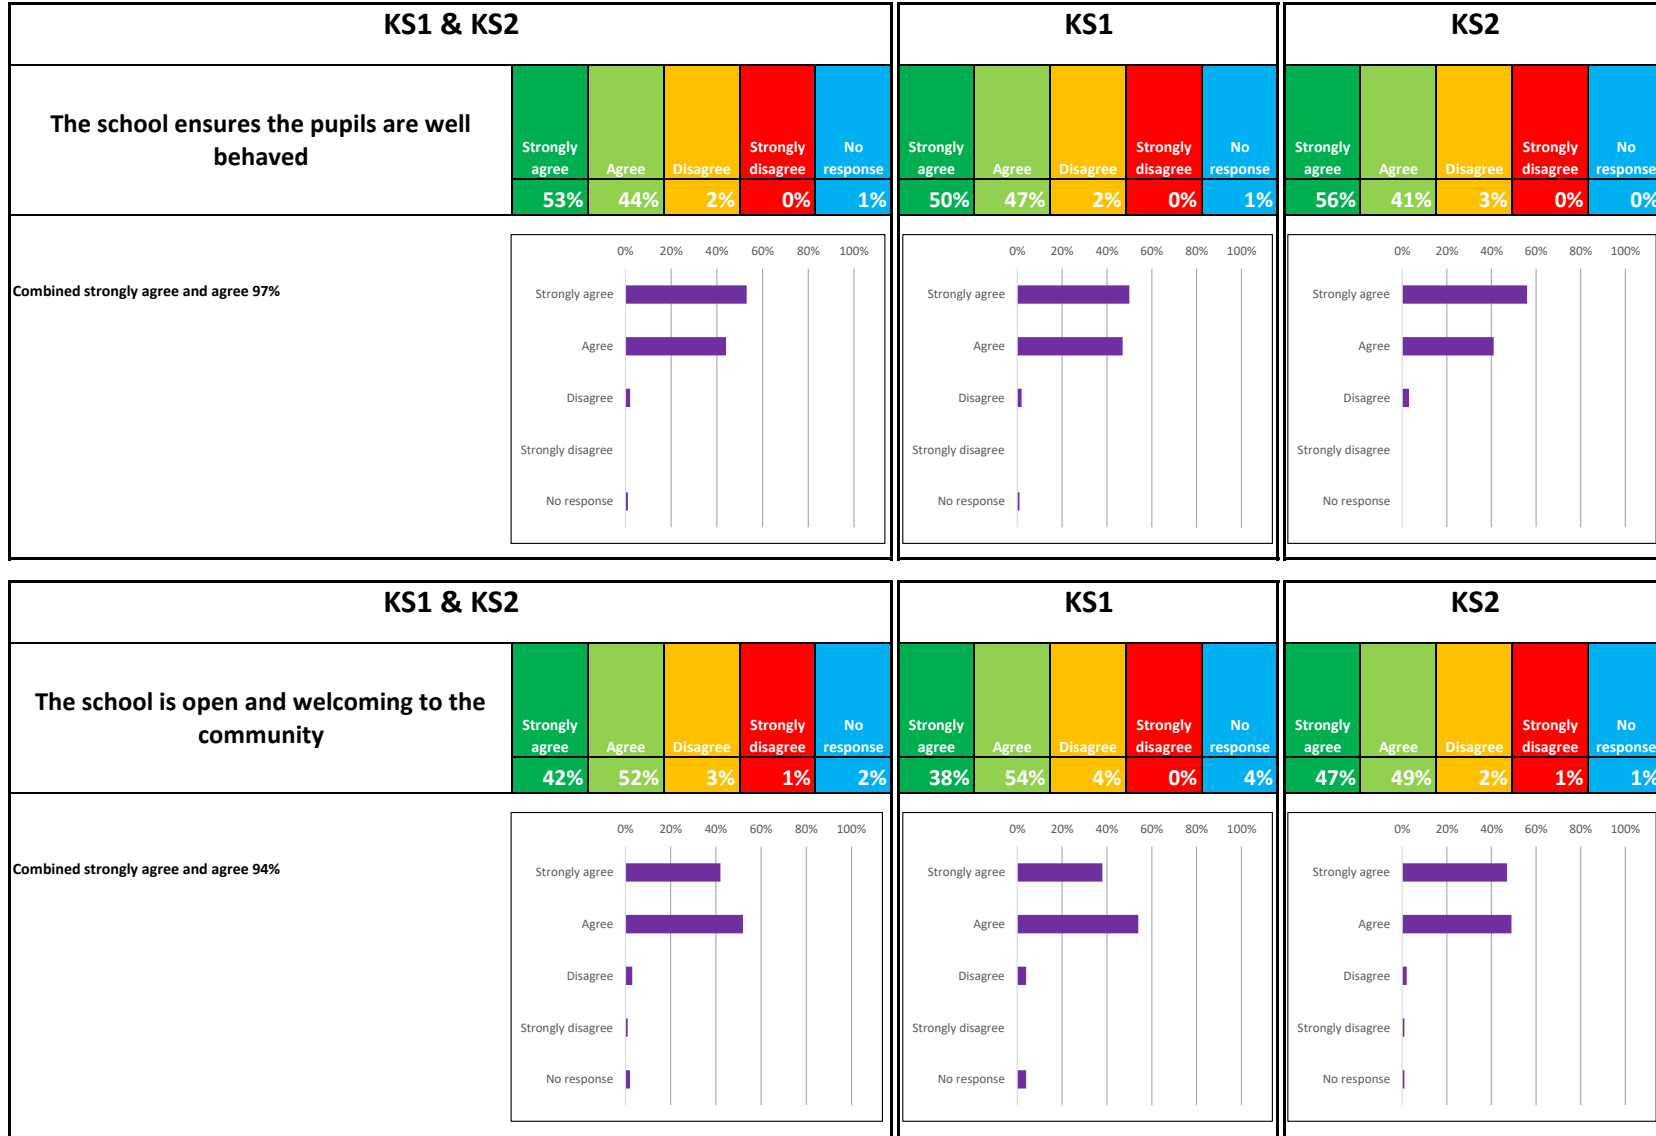

ST PAUL'S CE PRIMARY SCHOOL
PARENT QUESTIONNAIRE RESULTS SNAPSHOT

ST PAUL'S CE PRIMARY SCHOOL
PARENT QUESTIONNAIRE RESULTS SNAPSHOT

ST PAUL'S CE PRIMARY SCHOOL
PARENT QUESTIONNAIRE RESULTS SNAPSHOT

ST PAUL'S CE PRIMARY SCHOOL
PARENT QUESTIONNAIRE RESULTS SNAPSHOT

ST PAUL'S CE PRIMARY SCHOOL
PARENT QUESTIONNAIRE RESULTS SNAPSHOT

ST PAUL'S CE PRIMARY SCHOOL
PARENT QUESTIONNAIRE RESULTS SNAPSHOT

ST PAUL'S CE PRIMARY SCHOOL
PARENT QUESTIONNAIRE RESULTS SNAPSHOT