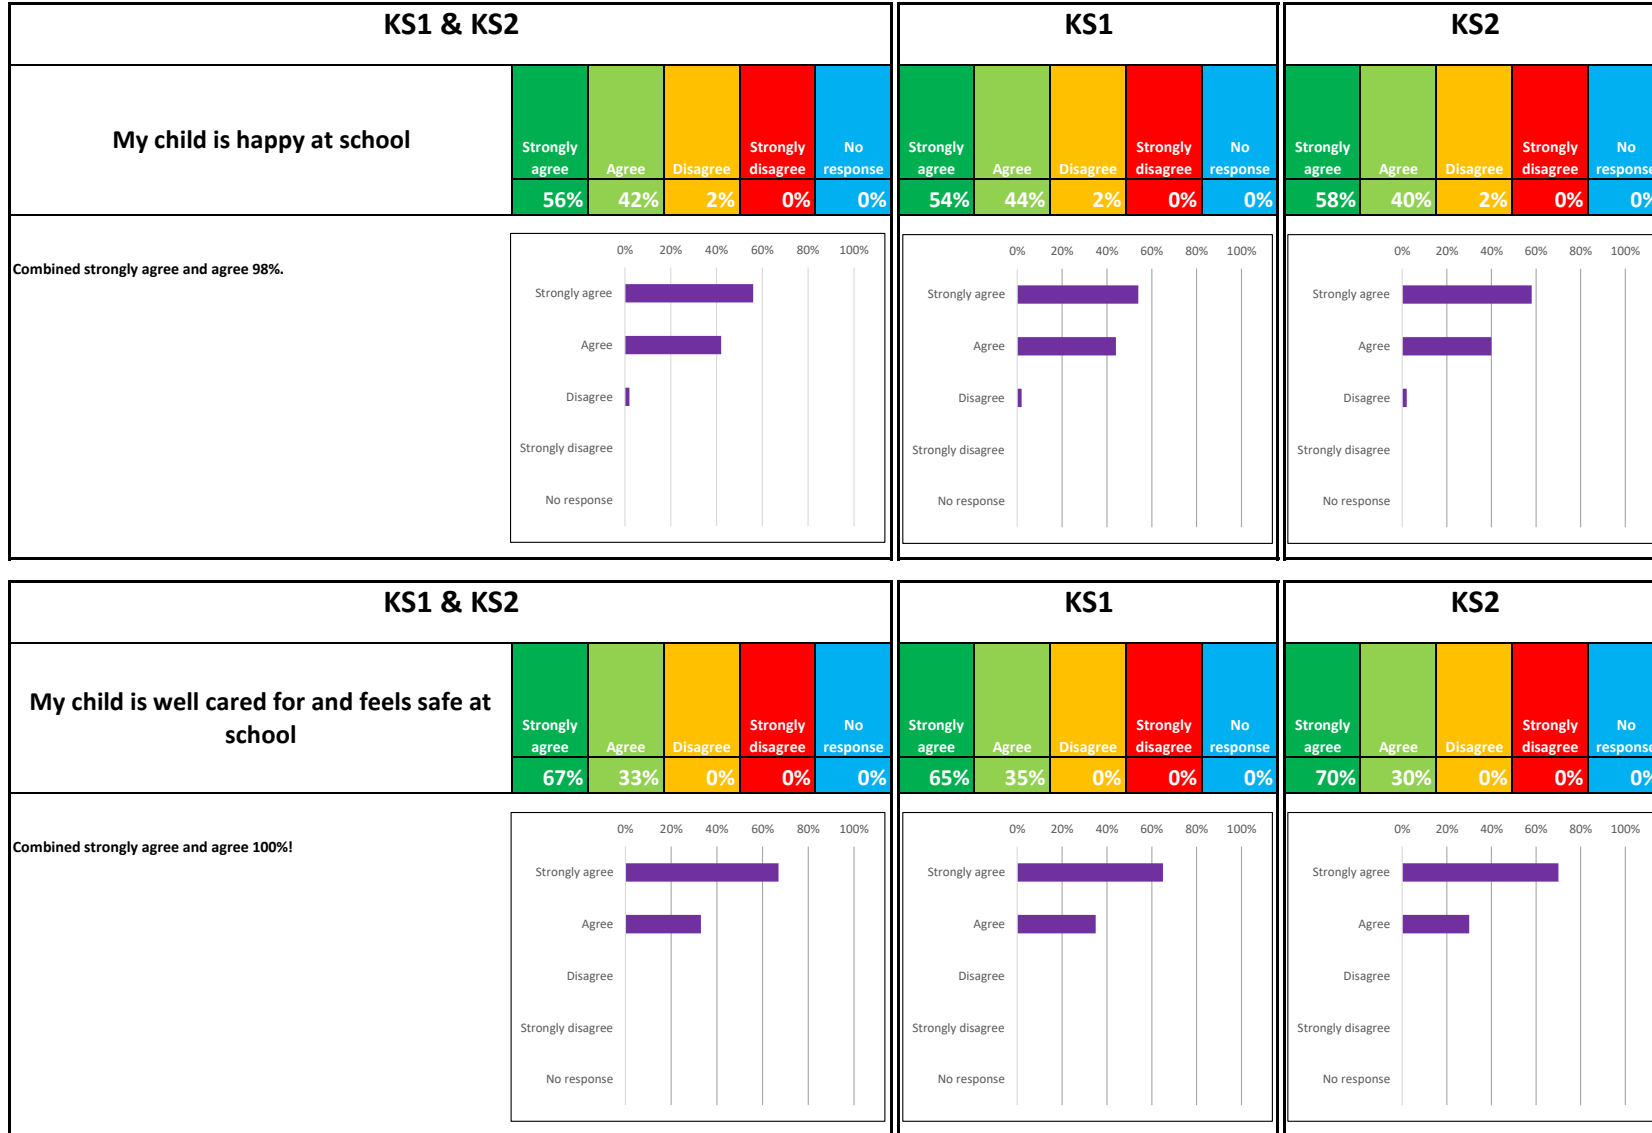

ST PAUL'S CE PRIMARY SCHOOL
PARENT QUESTIONNAIRE RESULTS SNAPSHOT

ST PAUL'S CE PRIMARY SCHOOL
PARENT QUESTIONNAIRE RESULTS SNAPSHOT

ST PAUL'S CE PRIMARY SCHOOL
PARENT QUESTIONNAIRE RESULTS SNAPSHOT

ST PAUL'S CE PRIMARY SCHOOL
PARENT QUESTIONNAIRE RESULTS SNAPSHOT

ST PAUL'S CE PRIMARY SCHOOL
PARENT QUESTIONNAIRE RESULTS SNAPSHOT

ST PAUL'S CE PRIMARY SCHOOL
PARENT QUESTIONNAIRE RESULTS SNAPSHOT

ST PAUL'S CE PRIMARY SCHOOL
PARENT QUESTIONNAIRE RESULTS SNAPSHOT