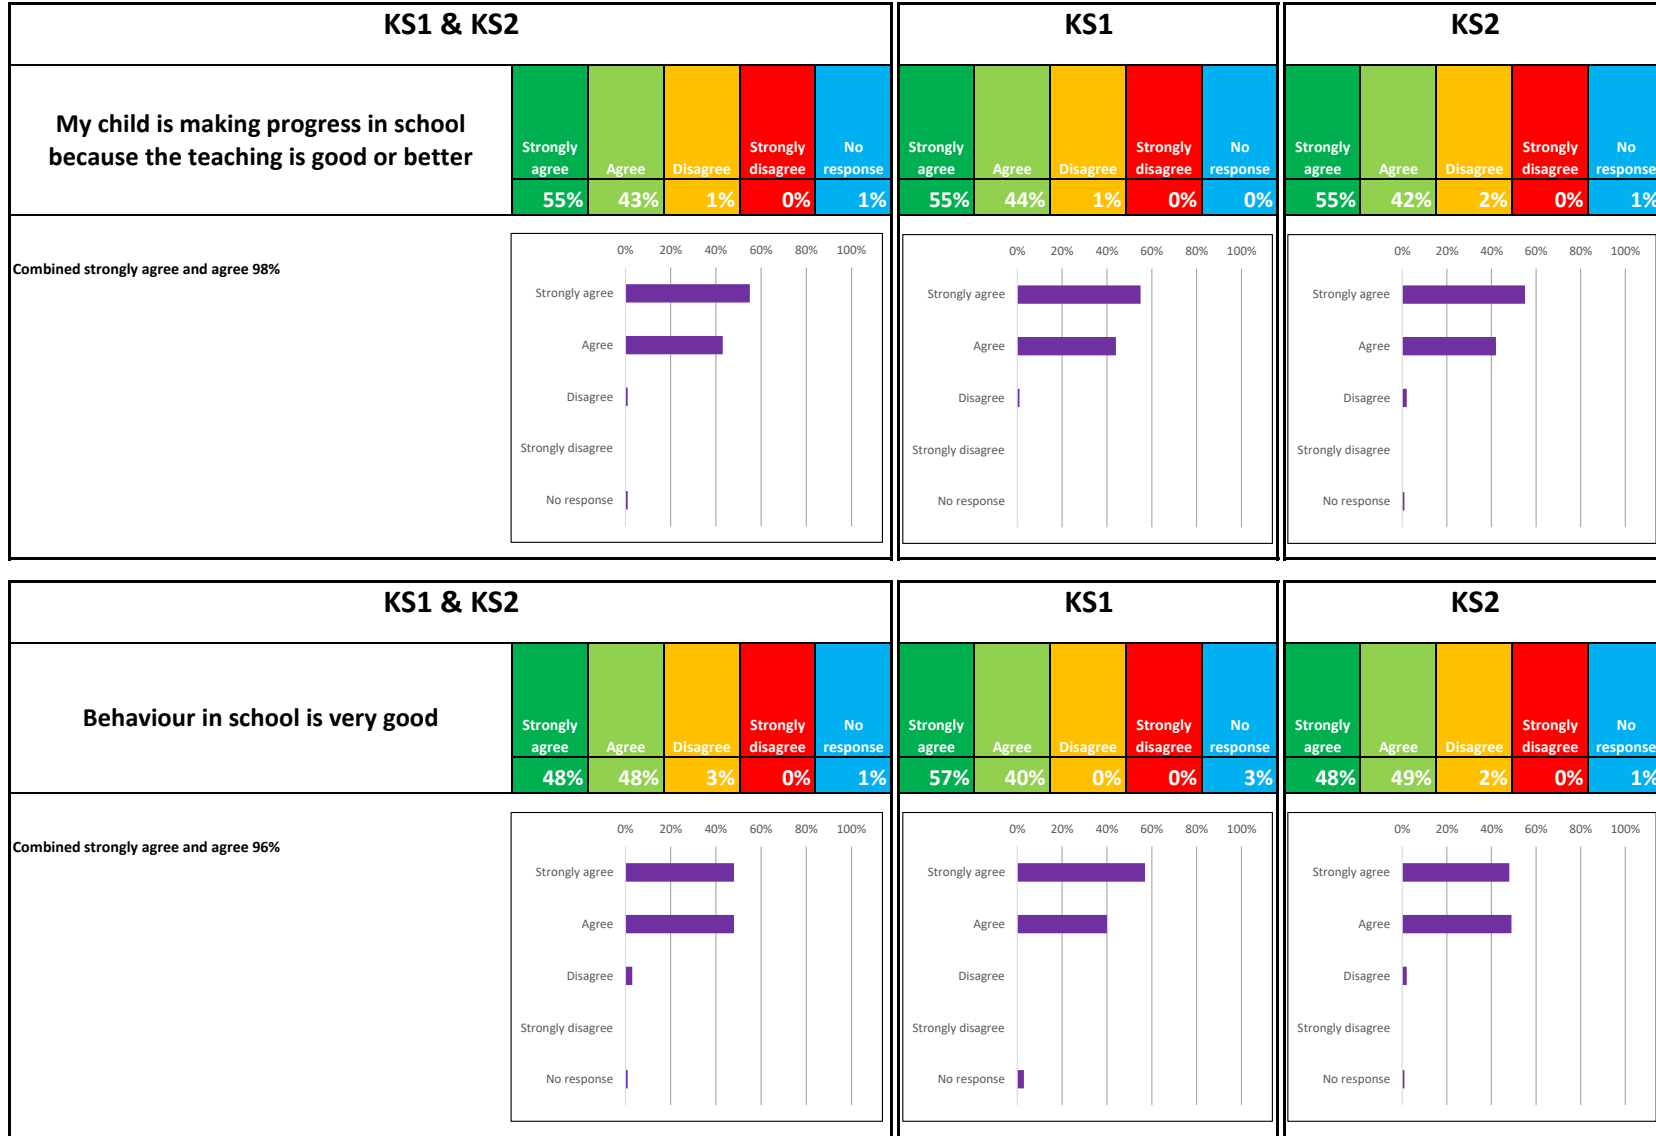

ST PAUL'S CE PRIMARY SCHOOL
PARENT QUESTIONNAIRE RESULTS SNAPSHOT

ST PAUL'S CE PRIMARY SCHOOL
PARENT QUESTIONNAIRE RESULTS SNAPSHOT

ST PAUL'S CE PRIMARY SCHOOL
PARENT QUESTIONNAIRE RESULTS SNAPSHOT

ST PAUL'S CE PRIMARY SCHOOL
PARENT QUESTIONNAIRE RESULTS SNAPSHOT

ST PAUL'S CE PRIMARY SCHOOL
PARENT QUESTIONNAIRE RESULTS SNAPSHOT

ST PAUL'S CE PRIMARY SCHOOL
PARENT QUESTIONNAIRE RESULTS SNAPSHOT

ST PAUL'S CE PRIMARY SCHOOL
PARENT QUESTIONNAIRE RESULTS SNAPSHOT