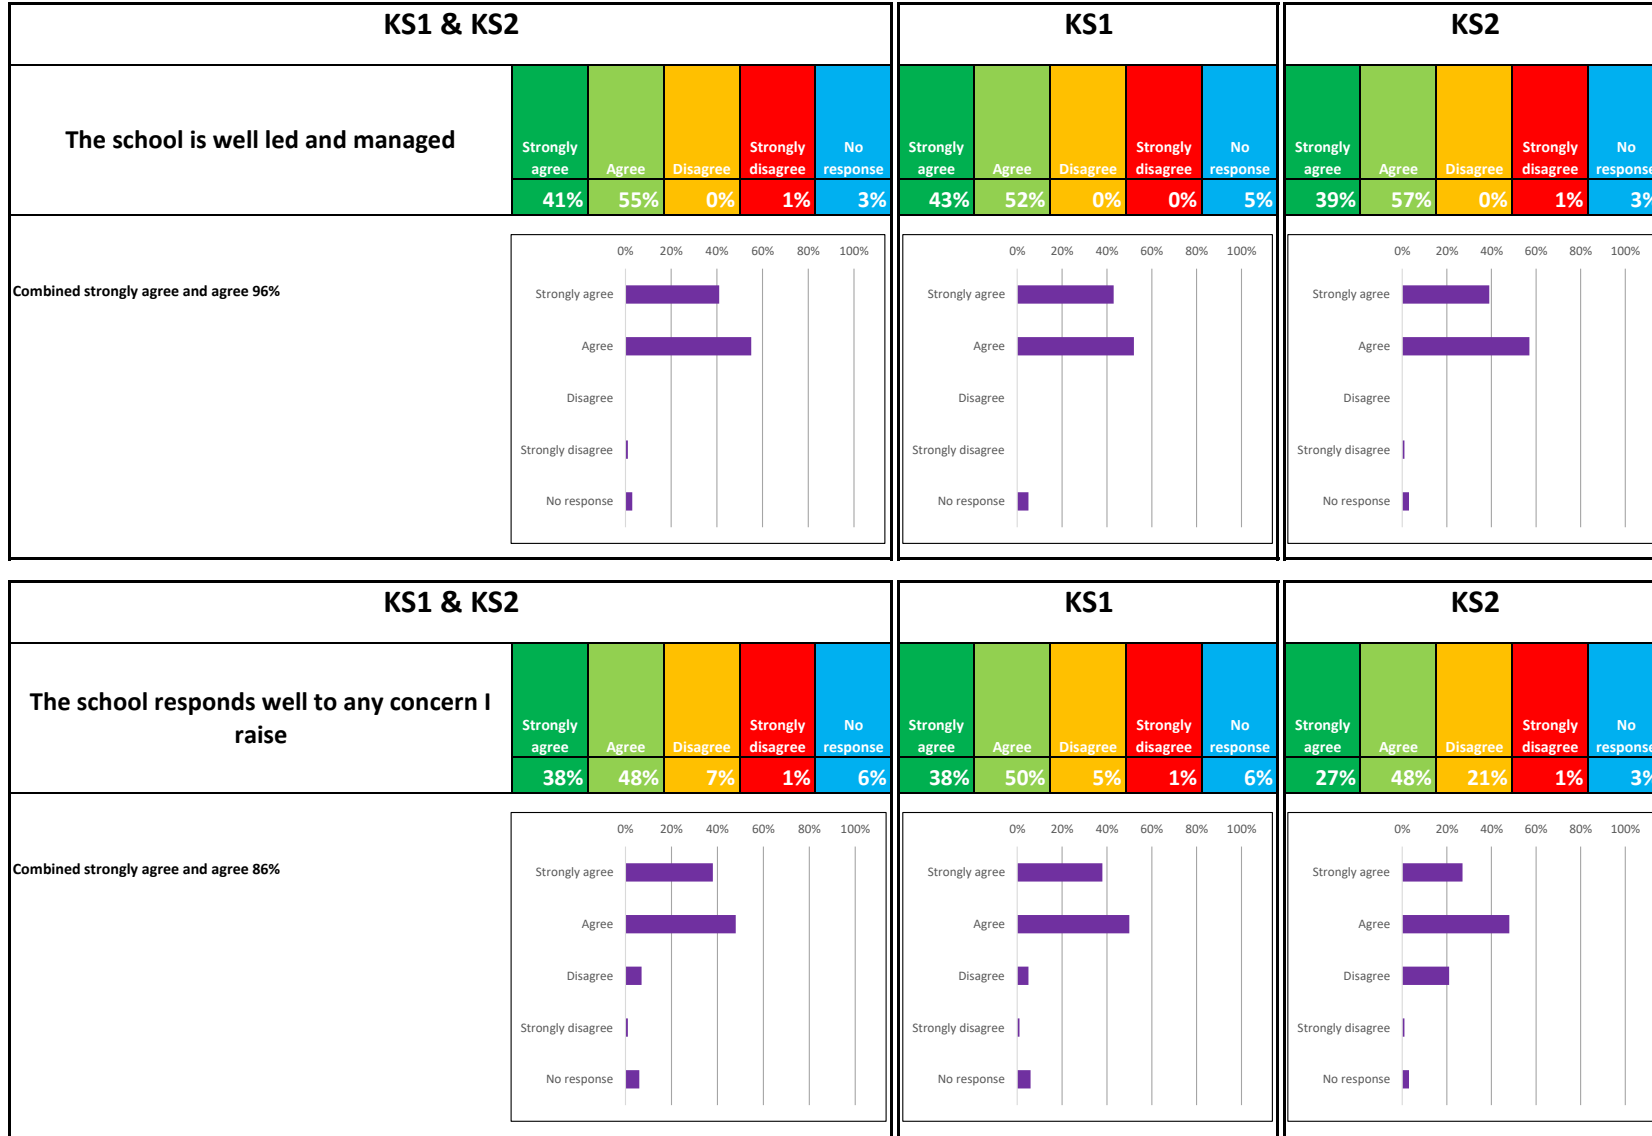

ST PAUL'S CE PRIMARY SCHOOL
PARENT QUESTIONNAIRE RESULTS SNAPSHOT

ST PAUL'S CE PRIMARY SCHOOL
PARENT QUESTIONNAIRE RESULTS SNAPSHOT

ST PAUL'S CE PRIMARY SCHOOL
PARENT QUESTIONNAIRE RESULTS SNAPSHOT

ST PAUL'S CE PRIMARY SCHOOL
PARENT QUESTIONNAIRE RESULTS SNAPSHOT

ST PAUL'S CE PRIMARY SCHOOL
PARENT QUESTIONNAIRE RESULTS SNAPSHOT

ST PAUL'S CE PRIMARY SCHOOL
PARENT QUESTIONNAIRE RESULTS SNAPSHOT

ST PAUL'S CE PRIMARY SCHOOL
PARENT QUESTIONNAIRE RESULTS SNAPSHOT